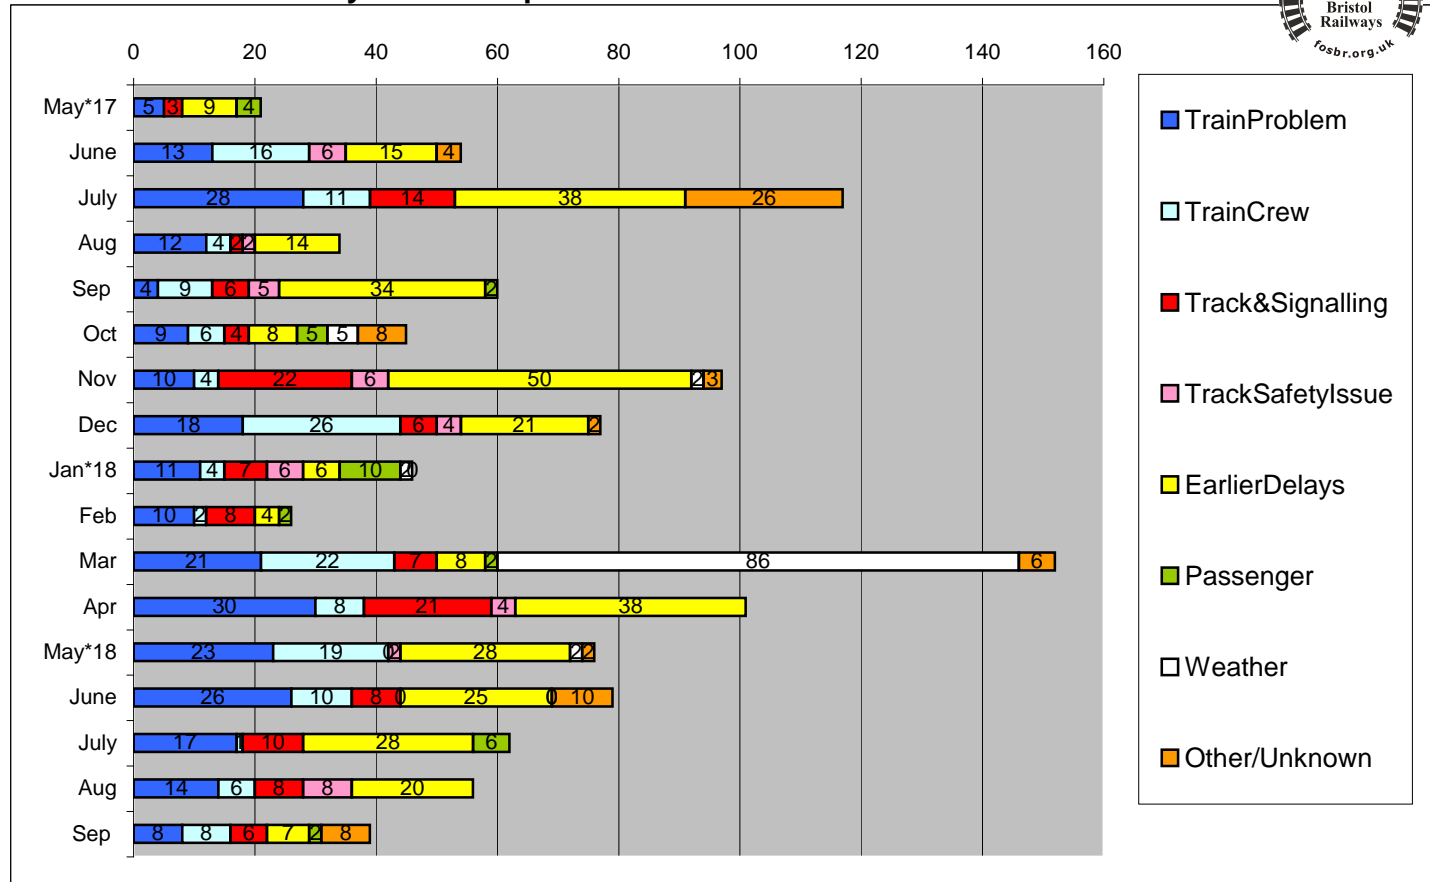

# Cancelled or turnbacked services by reason by calendar month

## Severn Beach Line: May 2017 to September 2018

	TrainProb	TrainCrew	Track&Sig	OtherTrac	EarlierDel	Passenge	Weather	Other/Unk	Total
May*2017	5		3		9	4			21
June	13	16		6	15			4	54
July	28	11	14		38			26	117
Aug	12	4	2	2	14				34
Sep	4	9	6	5	34	2			60
Oct	9	6	4		8	5		5	45
Nov	10	4	22	6	50		2	3	97
Dec	18	26	6	4	21			2	77
Jan*2018	11	4	7	6	6	10	2	0	46
Feb	10	2	8		4	2			26
Mar	21	22	7		8	2	86	6	152
Apr	30	8	21	4	38				101
May*2018	23	19	0	2	28		2	2	76
June	26	10	8	0	25	0	0	10	79
July	17	1	10		28	6			62
Aug	14	6	8	8	20				56
Sep	8	8	6		7	2		8	39