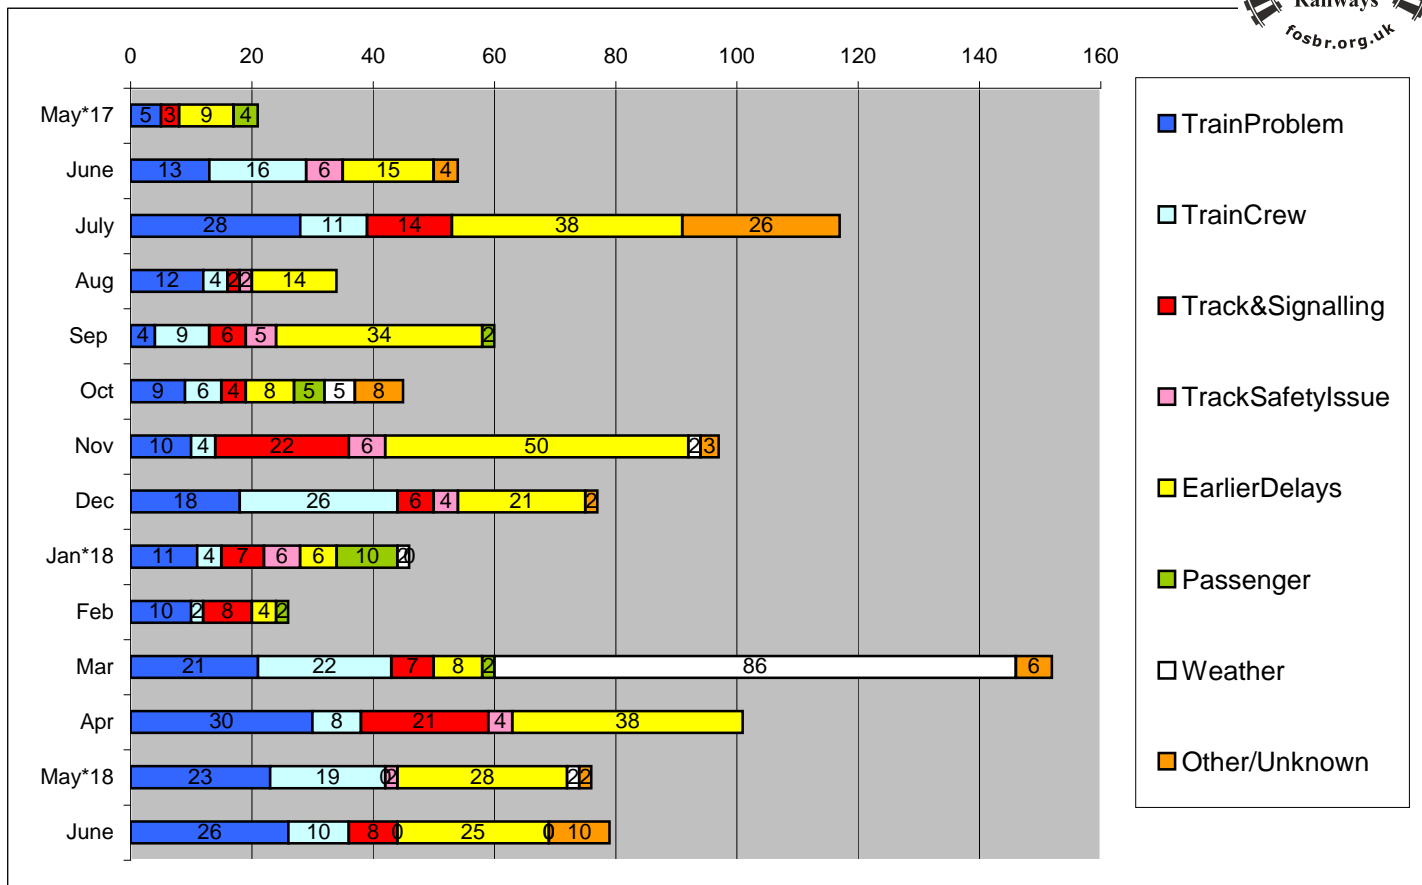

Cancelled or turnbacked services by reason by calendar month Severn Beach Line: May 2017 to June 2018

	TrainProb	TrainCrew	Track&Sig	OtherTrac	EarlierDel	Passenge	Weather	Other/Unk	Total
May*2017	5		3		9	4			21
June	13	16		6	15			4	54
July	28	11	14		38			26	117
Aug	12	4	2	2	14				34
Sep	4	9	6	5	34	2			60
Oct	9	6	4		8	5	5	8	45
Nov	10	4	22	6	50		2	3	97
Dec	18	26	6	4	21			2	77
Jan*2018	11	4	7	6	6	10	2	0	46
Feb	10	2	8		4	2			26
Mar	21	22	7		8	2	86	6	152
Apr	30	8	21	4	38				101
May*2018	23	19	0	2	28		2	2	76
June	26	10	8	0	25	0	0	10	79

*Delay code mapping can be found here: <http://fosbr.org.uk/connections/delaycodemapping>