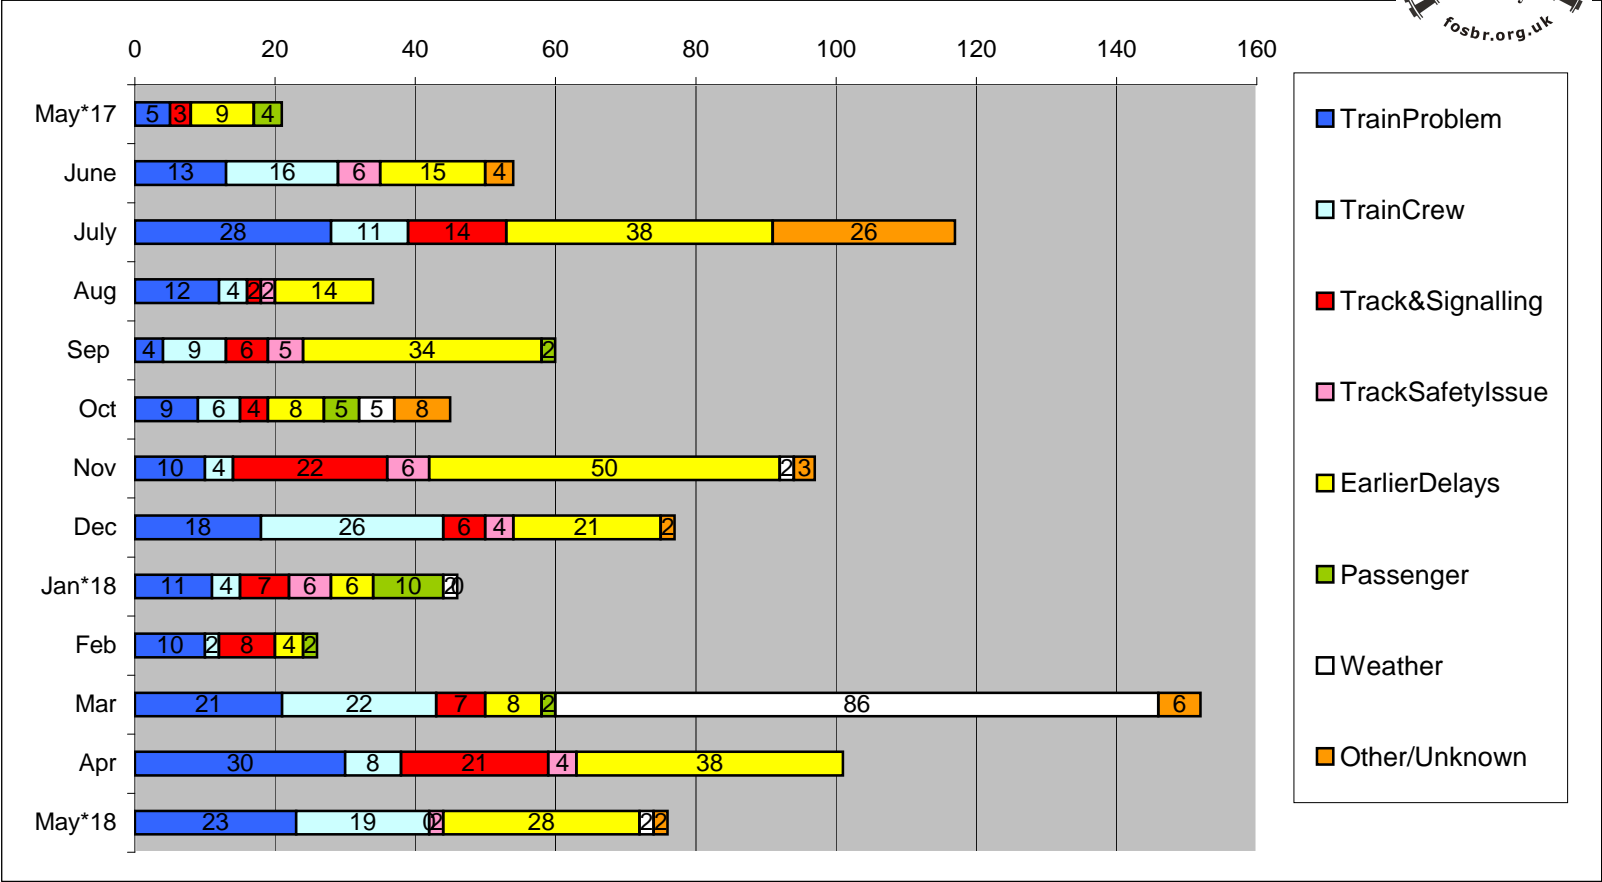

# Cancelled or turnbacked services by reason by calendar month

## Severn Beach Line: May 2017 to May 2018

	TrainProblem	TrainCrew	Track&Signal	OtherTrack	EarlierDelay	Passenger	Weather	Other/Unk	Total
May	5		3		9	4			21
June	13	16		6	15			4	54
July	28	11	14		38			26	117
Aug	12	4	2	2	14				34
Sep	4	9	6	5	34	2			60
Oct	9	6	4		8	5	5	8	45
Nov	10	4	22	6	50		2	3	97
Dec	18	26	6	4	21			2	77
Jan	11	4	7	6	6	10	2	0	46
Feb	10	2	8		4	2			26
Mar	21	22	7		8	2	86	6	152
Apr	30	8	21	4	38				101
May	23	19	0	2	28	2	2	2	76