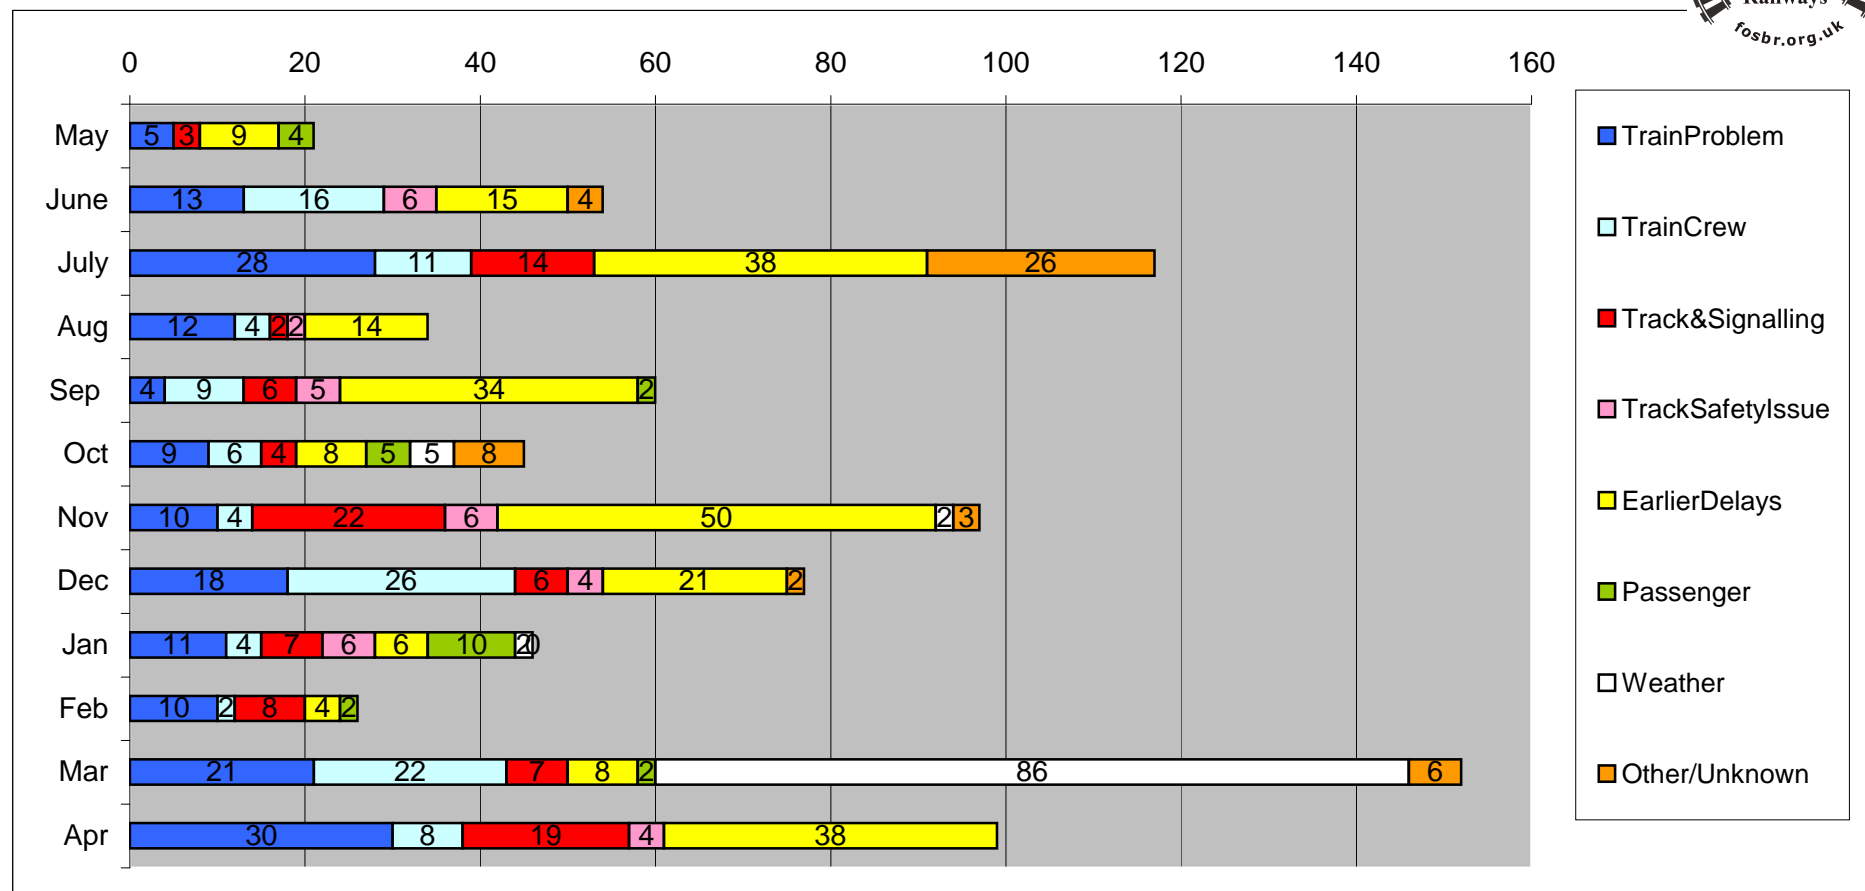

Cancelled or turnbacked services by reason by calendar month - Severn Beach Line: May 2017 to April 2018

	TrainProblem	TrainCrew	Track&Signall	OtherTrackSafety	EarlierDelays	Passenger	Weather	Other/Unkl	Total
May	5		3		9	4			21
June	13	16		6	15			4	54
July	28	11	14		38			26	117
Aug	12	4	2	2	14				34
Sep	4	9	6	5	34	2			60
Oct	9	6	4		8	5	5	8	45
Nov	10	4	22	6	50		2	3	97
Dec	18	26	6	4	21			2	77
Jan	11	4	7	6	6	10	2	0	46
Feb	10	2	8		4	2			26
Mar	21	22	7		8	2	86	6	152
Apr	30	8	19	4	38				99