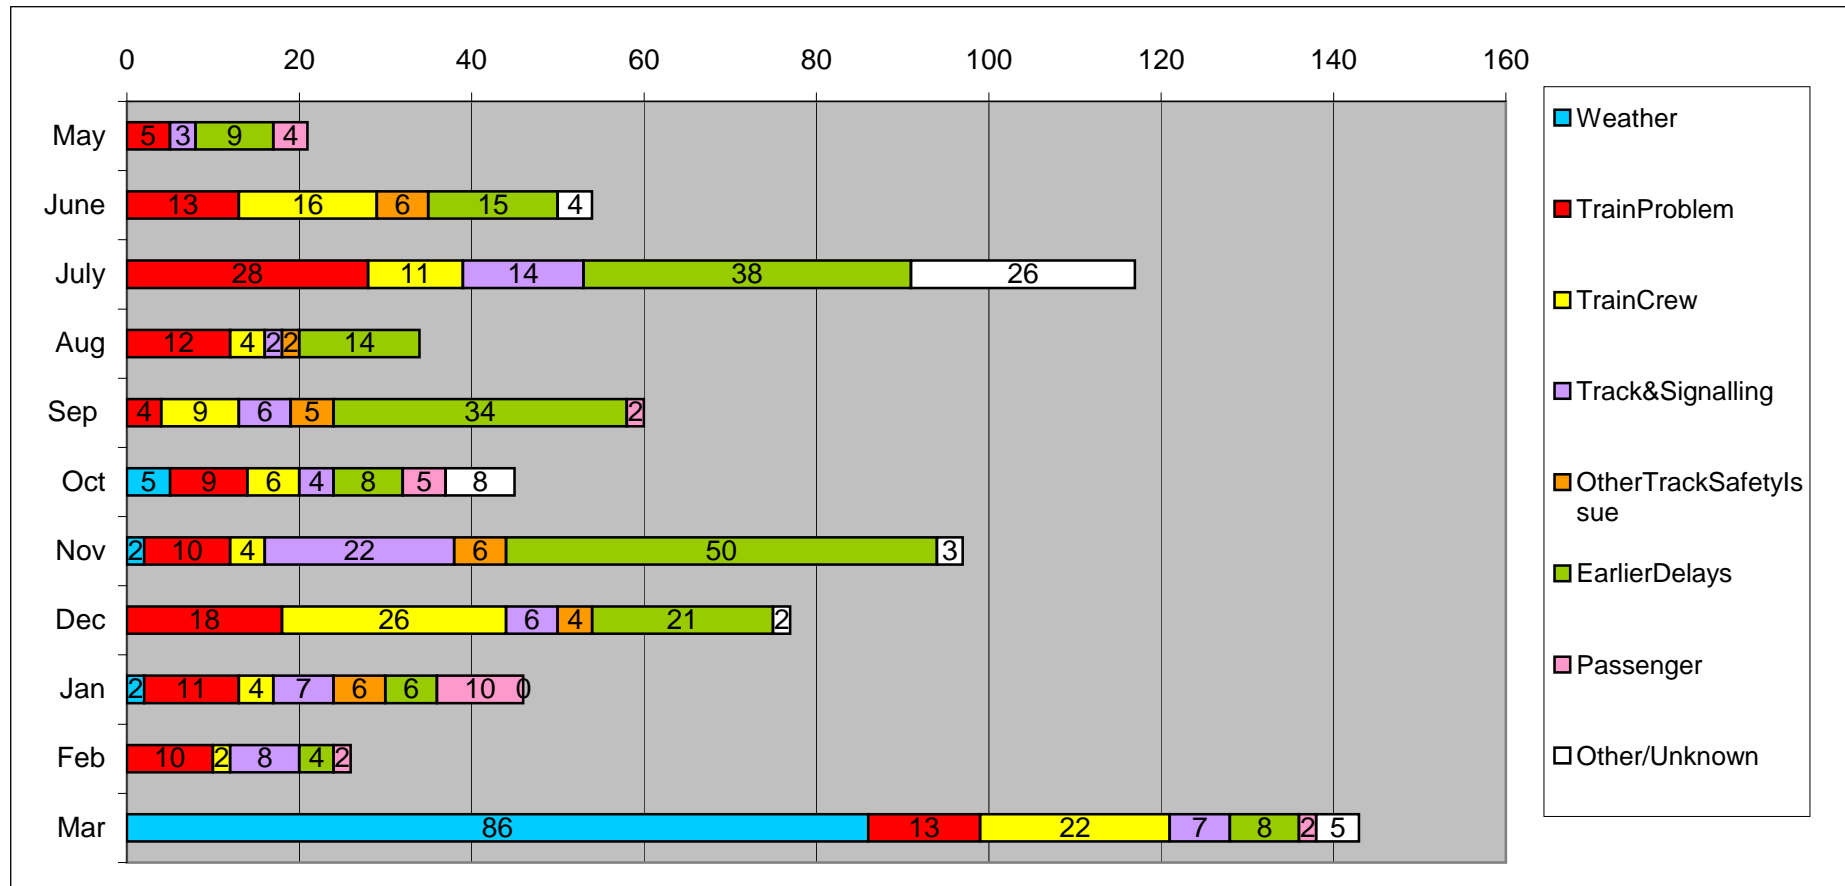

Cancelled or turnbacked services by reason by calendar month - Severn Beach Line: May 2017 to March 2018 (25th)

	Weather	TrainProblem	TrainCrew	Track&Signalling	OtherTrackSafety/sue	EarlierDelays	Passenger	Other/Unknown	Total
May		5		3		9	4		21
June		13	16		6	15		4	54
July		28	11	14		38		26	117
Aug		12	4	2	2	14			34
Sep		4	9	6	5	34	2		60
Oct	5	9	6	4		8	5	8	45
Nov	2	10	4	22	6	50		3	97
Dec		18	26	6	4	21		2	77
Jan	2	11	4	7	6	6	10	0	46
Feb		10	2	8		4	2		26
Mar	86	13	22	7		8	2	5	143