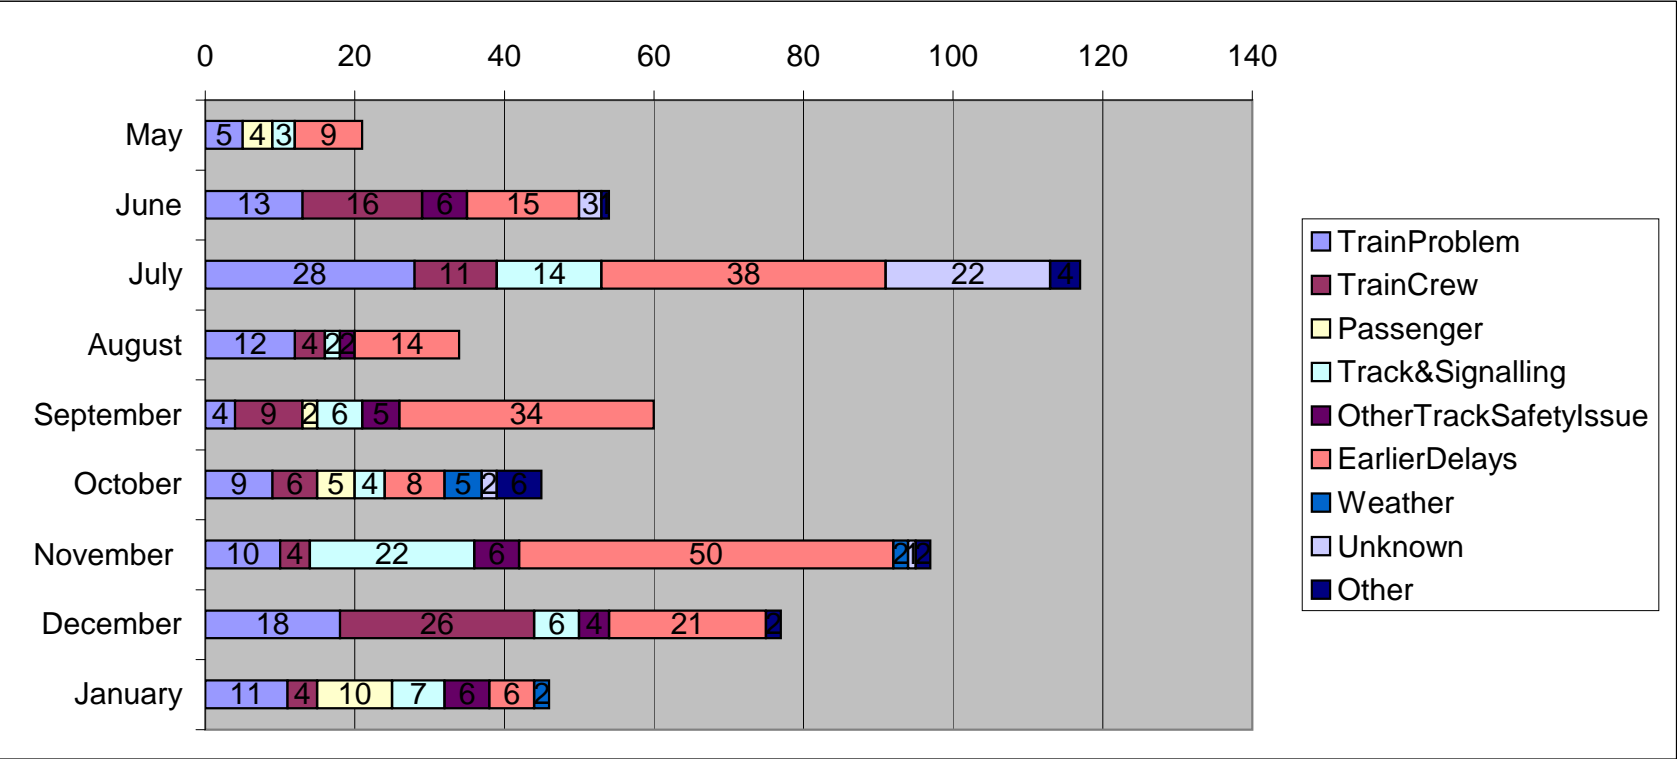

Number of cancelled or turnbacked services with reason by month Severn Beach Line - May 1st 2017 to January 31st 2018

	TrainProblem	TrainCrew	Passenger	Track&Signall	OtherTrack	EarlierDela	Weather	Unknown	Other	Total
May	5		4	3		9				21
June	13	16			6	15		3	1	54
July	28	11		14		38		22	4	117
August	12	4		2	2	14				34
September	4	9	2	6	5	34				60
October	9	6	5	4		8	5	2	6	45
November	10	4		22	6	50	2	1	2	97
December	18	26		6	2	21			2	75
January	11	4	10	7	6	6	2	0	0	46