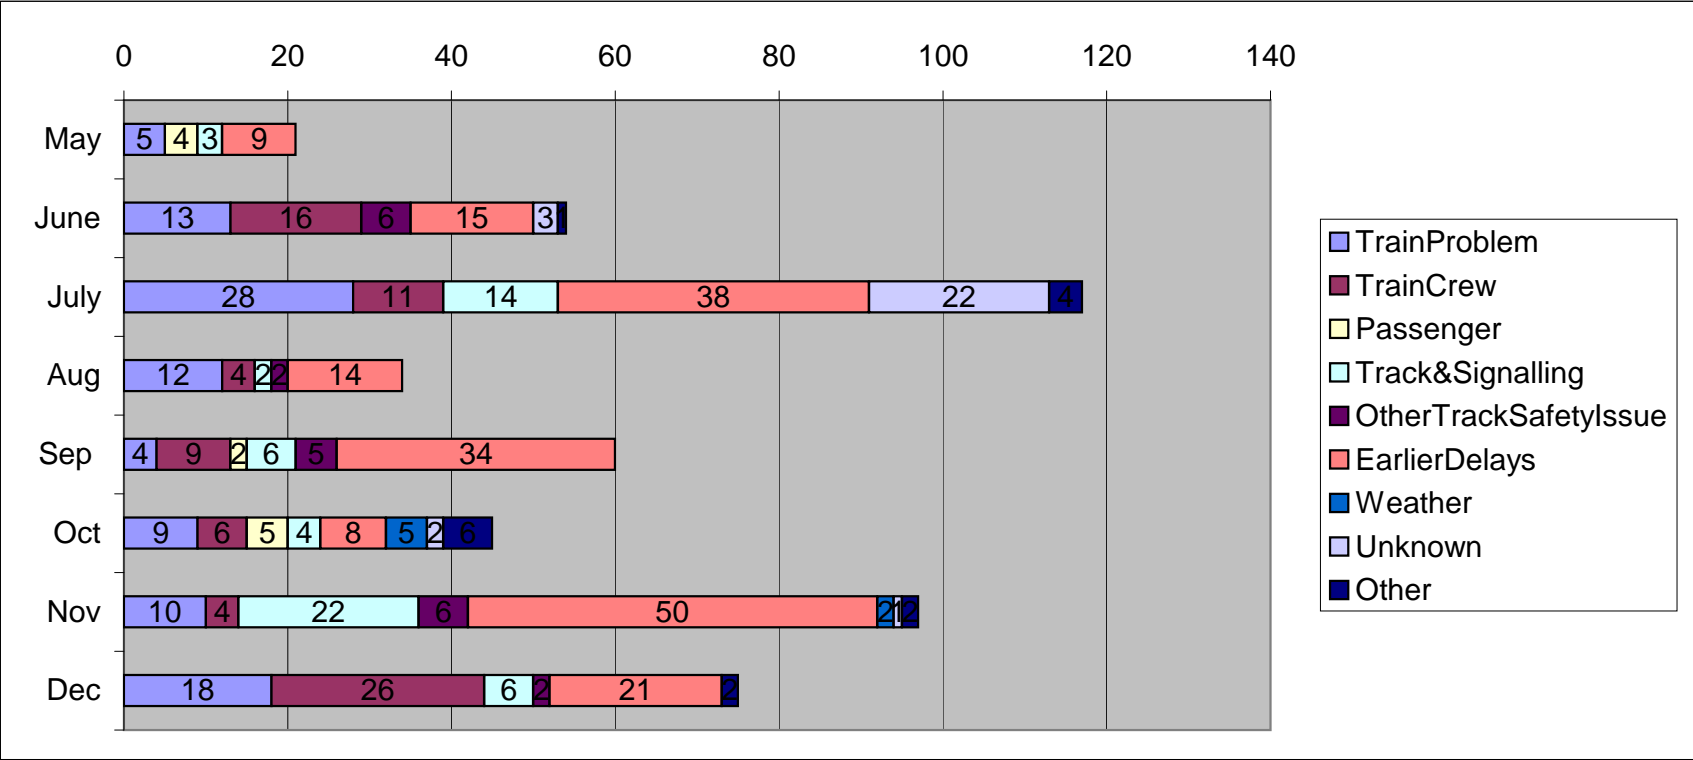

Number of cancelled or turnbacked services with reason by month Severn Beach Line - May 1st to December 31st 2017

	TrainProblem	TrainCrew	Passenger	Track&Signall	OtherTrackSafetyI	EarlierDelays	Weather	Unknown	Other
May	5		4	3		9			
June	13	16			6	15		3	1
July	28	11		14		38		22	4
Aug	12	4		2	2	14			
Sep	4	9	2	6	5	34			
Oct	9	6	5	4		8	5	2	6
Nov	10	4		22	6	50	2	1	2
Dec	18	26		6	2	21			2