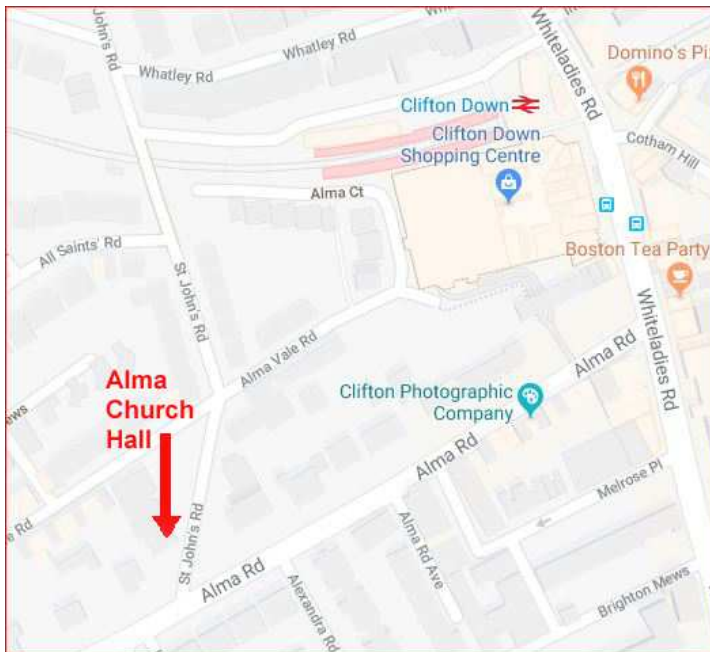

**Friends of Suburban Bristol Railways  
Annual General Meeting  
Friday 18<sup>th</sup> January 19:15- 21:15**

**Alma Church Hall  
29 Alma Road  
Bristol  
BS8 2ES**

You are cordially invited to the FOSBR AGM. Our keynote speaker will be:  
Graham Ellis – Regional Transport Campaigner  
"From Melksham to Minehead... with considerable Bristol region interest!"

**For entrance to the hall, walk 20 metres along St Johns Road from junction with Alma Road & look for FOSBR banner on the iron railings to the left. Alma Church Hall is a 5 minute walk from Clifton Down station.**