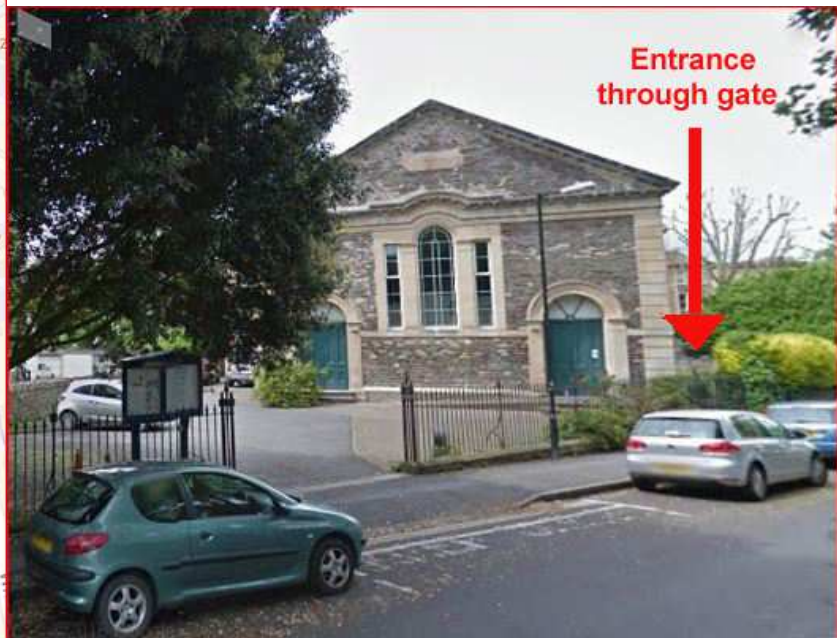

**Friends of Suburban Bristol Railways  
Annual General Meeting  
Friday 26<sup>th</sup> January 19:15- 21:15**

**Alma Church Hall  
29 Alma Road  
Bristol  
BS8 2ES**

You are cordially invited to the FOSBR AGM. We will have a selection of speakers to update members on MetroWest (including Portishead and Henbury), performance on the Severn Beach Line after introduction of the new Turbo trains, the Bristol “Underground” & other local rail campaigns (including Thornbury).

**For entrance to the hall, walk 20 metres along St Johns Road from junction with Alma Road & look for FOSBR banner on the iron railings to the left. Alma Church Hall is a 5 minute walk from Clifton Down station.**