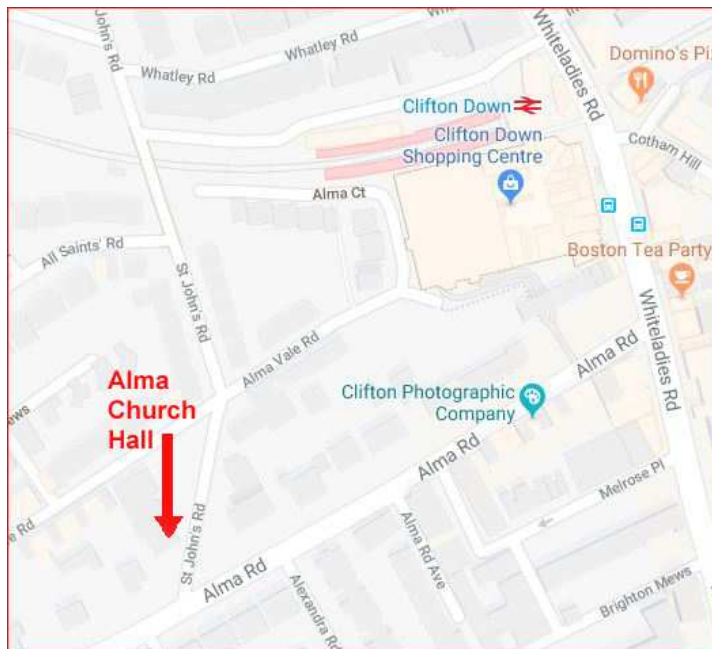

**Friends of Suburban Bristol Railways  
Annual General Meeting  
Friday 26<sup>th</sup> January 19:15- 21:15**

**Alma Church Hall  
29 Alma Road  
Bristol  
BS8 2ES**

You are cordially invited to the FOSBR AGM. We will have a selection of speakers to update members on MetroWest (including Portishead and Henbury), performance on the Severn Beach Line after introduction of the new Turbo trains, the Bristol “Underground” & other local rail campaigns (including Thornbury).

**For entrance to the hall, walk 20 metres along St Johns Road from junction with Alma Road & look for FOSBR banner on the iron railings to the left. Alma Church Hall is a 5 minute walk from Clifton Down station.**